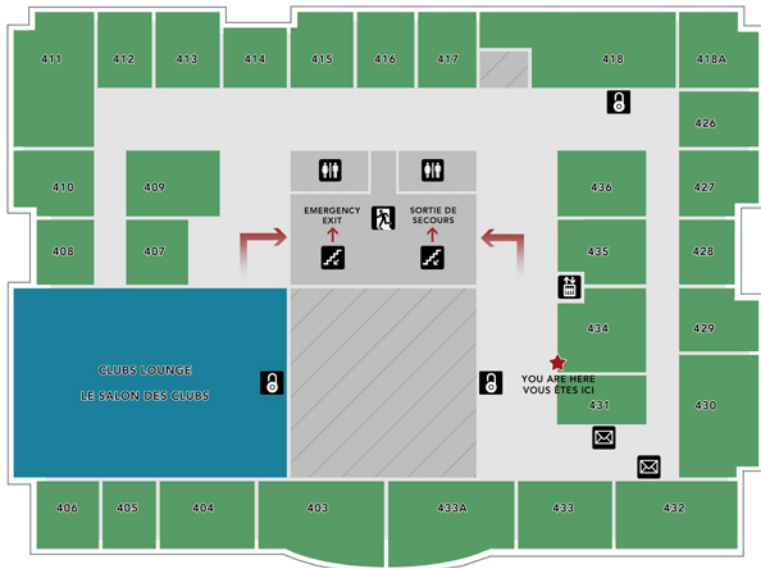

4TH FLOOR 4^E ÉTAGE

GENERAL DIRECTORY

- FOOD & DRINK
- LOUNGE AREA
- PUBLICATION & BROADCAST
- OFFICE & MEETING ROOMS
- OTHER

BASEMENT SOUS-SOL

Al Talib
Bike Collective
Gert's Bar
McGill Daily
Muslim Students'
Association
Rooms B28-B30
SACOMSS
TVMcGill

1ST FLOOR 1^E ÉTAGE

2ND FLOOR 2^E ÉTAGE

Cafeteria
Cultures
Franx Suprême
Lev Bukhman
Meeting Room
Tiki Ming

3RD FLOOR 3^E ÉTAGE

4TH FLOOR 4^E ÉTAGE

Clubs Lounge
Offices 401-436