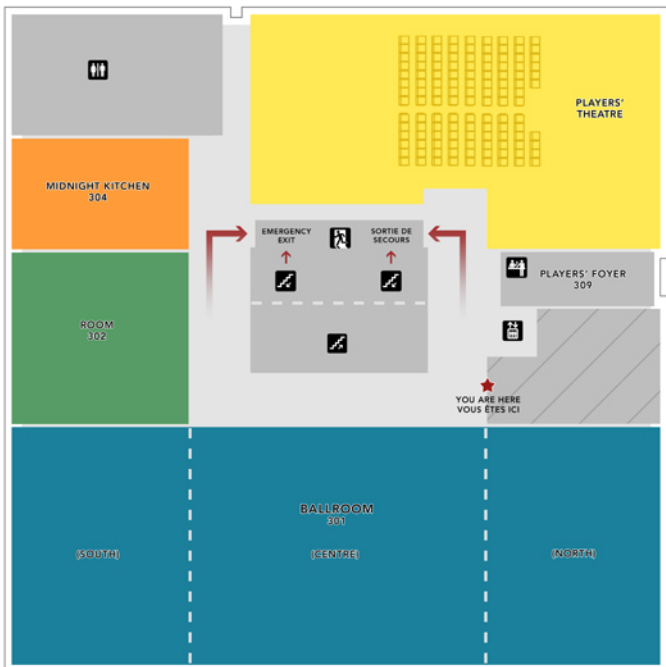

3RD FLOOR 3^E ÉTAGE

GENERAL DIRECTORY

- FOOD & DRINK
- LOUNGE AREA
- PUBLICATION & BROADCAST
- OFFICE & MEETING ROOMS
- OTHER

BASEMENT SOUS-SOL

Al Talib
Bike Collective
Gert's Bar
McGill Daily
Muslim Students'
Association
Rooms B28-B30
SACOMSS
TVMcGill

1ST FLOOR 1^E ÉTAGE

2ND FLOOR 2^E ÉTAGE

Cafeteria
Cultures
Franx Supreme
Lev Bukhman
Meeting Room
Tiki Ming

3RD FLOOR 3^E ÉTAGE

4TH FLOOR 4^E ÉTAGE

Clubs Lounge
Offices 401-436