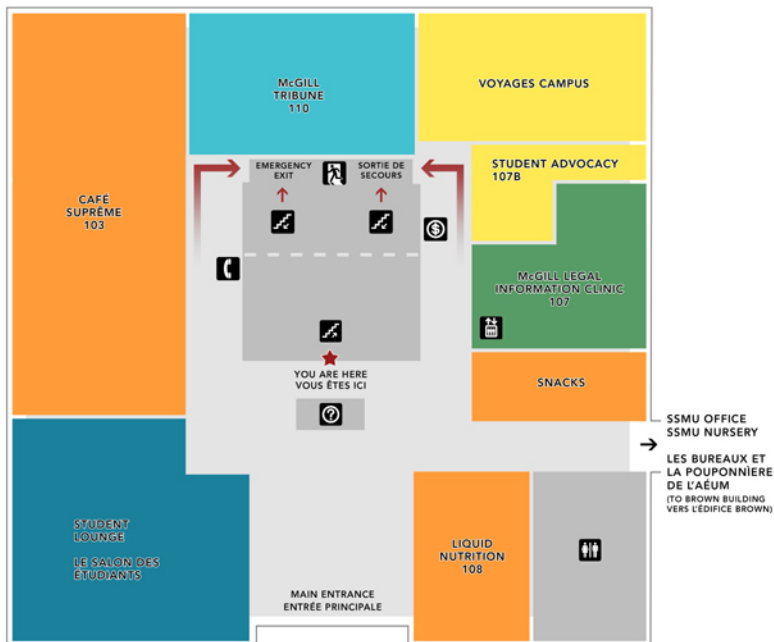

MAIN FLOOR REZ-DE-CHAUSSÉE

GENERAL DIRECTORY

- FOOD & DRINK
- LOUNGE AREA
- PUBLICATION & BROADCAST
- OFFICE & MEETING ROOMS
- OTHER

BASEMENT SOUS-SOL

Al Talib
Bike Collective
Gert's Bar
McGill Daily
Muslim Students' Association
Rooms B28-B30
SACOMSS
TVMcGill

1ST FLOOR 1^E ÉTAGE

2ND FLOOR 2^E ÉTAGE

Cafeteria
Cultures
Franx Suprême
Lev Bukhman Meeting Room
Tiki Ming

3RD FLOOR 3^E ÉTAGE

4TH FLOOR 4^E ÉTAGE

Clubs Lounge
Offices 401-436