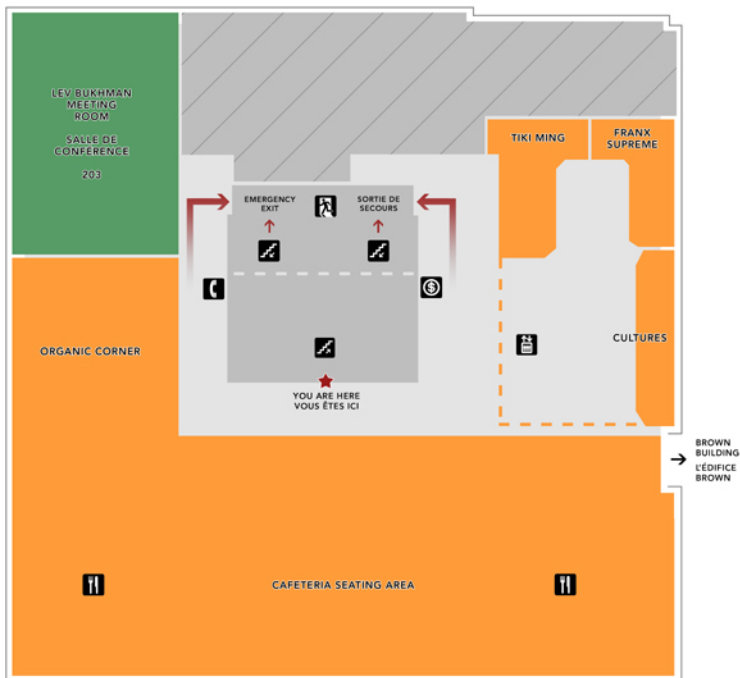

2ND FLOOR 2^E ÉTAGE

GENERAL DIRECTORY

- FOOD & DRINK
- LOUNGE AREA
- PUBLICATION & BROADCAST
- OFFICE & MEETING ROOMS
- OTHER

BASEMENT SOUS-SOL

Al Talib
Bike Collective
Gert's Bar
McGill Daily
Muslim Students' Association
Rooms B28-B30
SACOMSS
TVMcGill

1ST FLOOR 1^E ÉTAGE

2ND FLOOR 2^E ÉTAGE

Cafeteria
Cultures
Franx Supreme
Lev Bukhman Meeting Room
Tiki Ming

3RD FLOOR 3^E ÉTAGE

Ballroom
Midnight Kitchen
Player's Theatre
Room 302

4TH FLOOR 4^E ÉTAGE

Clubs Lounge
Offices 401-436